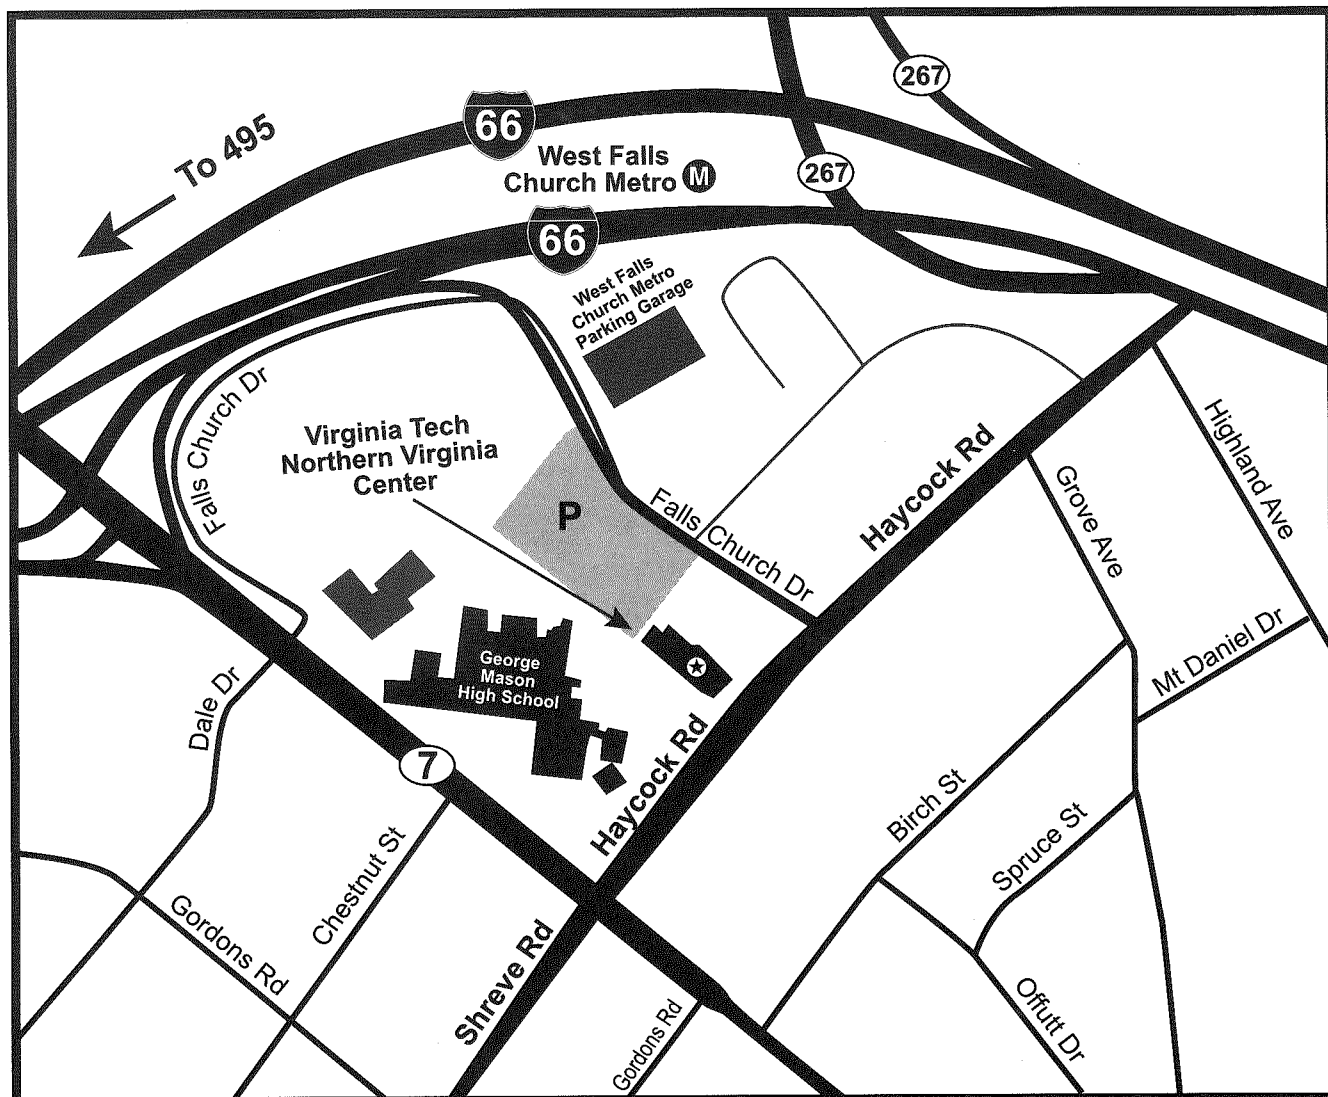

Locations and Maps of Course Sites

Virginia Tech Northern Virginia Center (VTNVC)

VIRGINIA TECH NORTHERN VIRGINIA CENTER — 7054 Haycock Rd., 22043

The Virginia Tech Northern Virginia Center is a seven-minute walking distance from the West Falls Church Metro. For those driving, parking is available in a large student parking lot adjacent to the northwest side of the Virginia Tech Northern building. Entrance to the paid lot is on Falls Church Drive opposite the entrance to the West Falls Church garage; drive past the main entrance (closer to Haycock Road) to enter the lot. The flat rate cost for the lot is \$4.85 (same as the Metro parking rate) and handicapped spots are available. Instructions on using the entry/exit gate for the lot are available on our website under Quick Links/Classroom Locations. **Please do not be tempted to park in the Giant or George Mason High School lots.**