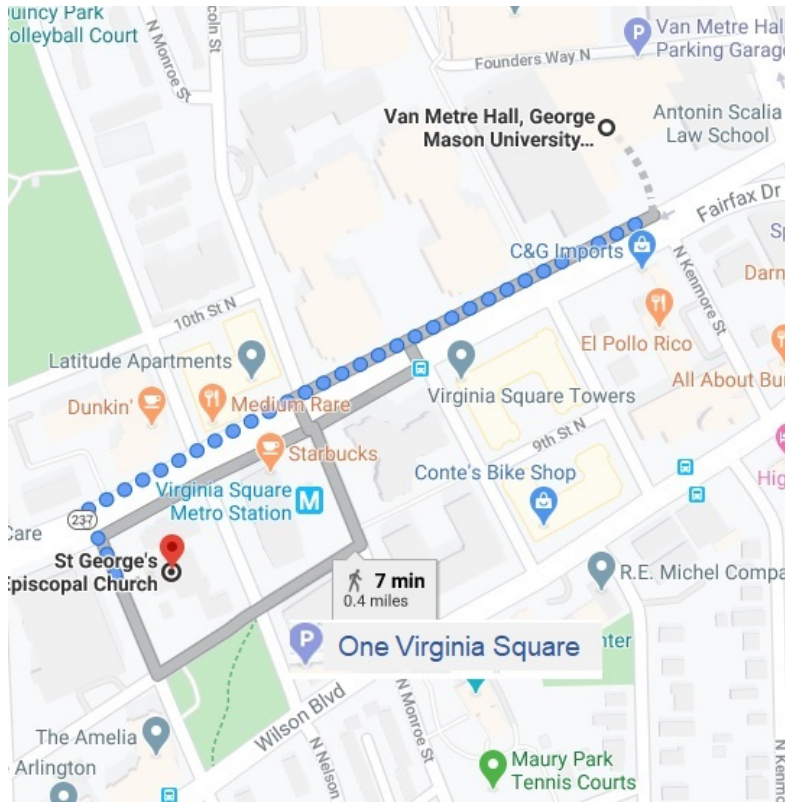

St. George's Episcopal Church

Parish Hall, 915 N Oakland St, Arlington, VA 22203

Enter from door 1 (Oakland Street) or door 2 (Nelson Street)

Location/Parking information: St. George's Episcopal is one block from the Virginia Square Metro station. There are 4 handicapped parking spots in the adjacent St. George's lot. Metered parking is available on surrounding streets.

Parking garages within walking distance:

One Virginia Square, entrance off Nelson St. - \$9.00 for up to 2 hours, \$11.00 max per day.

GMU Van Metre Hall, entrance off Kirkwood Rd. - \$3.00 per hour.